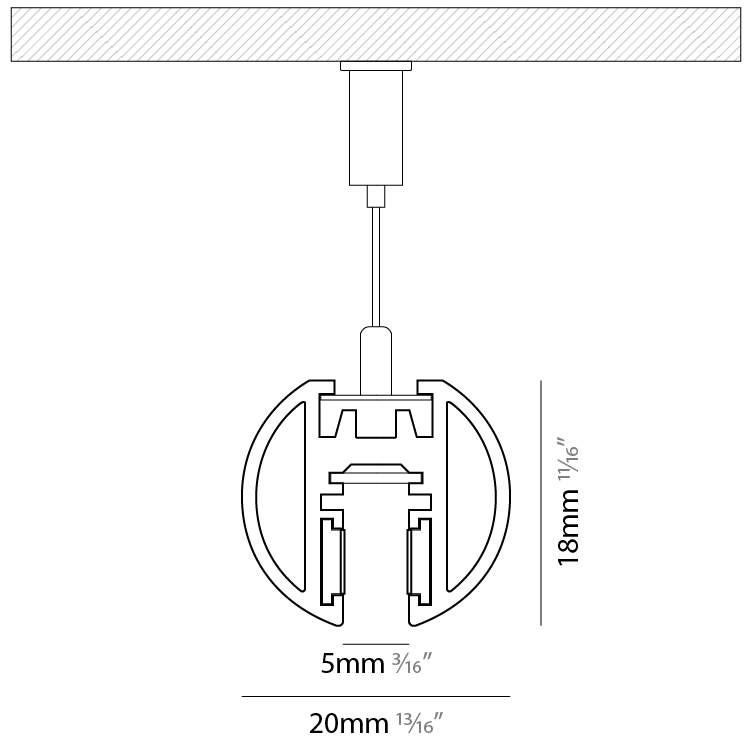

ELECTRICAL

Dimming: Non-Dimmable / 0-10V Dimming

LED

OPTICAL

Beam Angle: 96
 Adjustability: Fixed

RATINGS AND CERTIFICATIONS

Certified By: CSA Certified to UL and CSA Standards
 IP rating: IP20

PROJECT
TYPE
SPECIFIER
QUANTITY
DATE