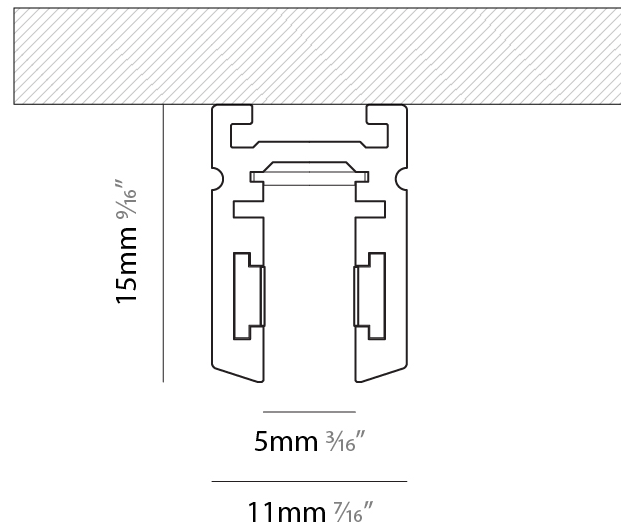

LED

OPTICAL

Beam Angle: 96
 Adjustability: Fixed

RATINGS AND CERTIFICATIONS

Certified By: CSA Certified to UL and CSA Standards
 IP rating: IP20

JUST BLACK SYSTEM SUSPENSION

A3JB-SUS-SYS

base number