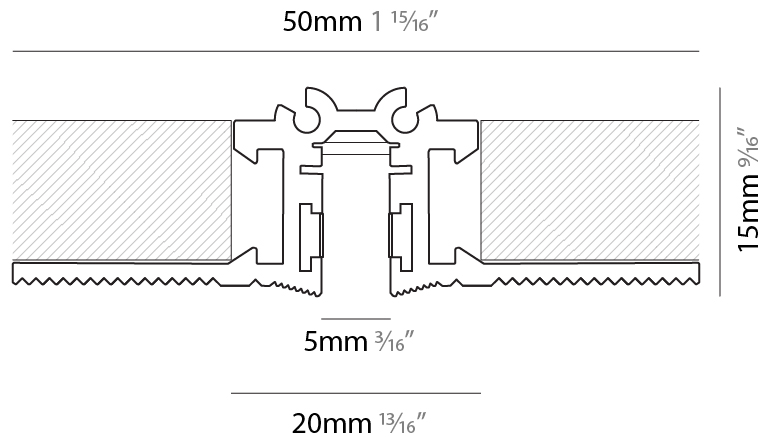

ELECTRICAL

Dimming: Non-Dimmable / 0-10V Dimming

LED

OPTICAL

Beam Angle: 96
 Adjustability: Fixed

RATINGS AND CERTIFICATIONS

Certified By: CSA Certified to UL and CSA Standards
 IP rating: IP20

PROJECT	
TYPE	
SPECIFIER	
QUANTITY	
DATE	